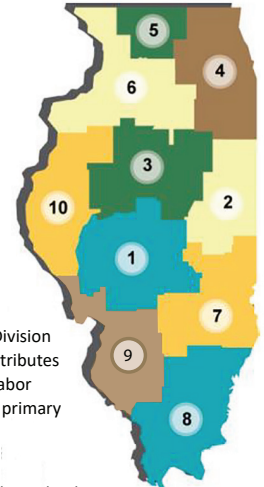

Economic Development Region 3 | North Central

May 2024

EMPLOYER	JOB POSTINGS
Caterpillar	173
OSF Healthcare System	121
Carle	119
Illinois State University	99
Kroger / Albertsons	49
Growmark	39
Mclean County Unit District No. 5-Transportation	31
Thorntons	31
State Farm	30
COUNTRY Financial	29
Hy-Vee	28
Walgreens	26
Advanced Technology Services	21
Lowe's	20
Atrium Hospitality	19
Walmart	18
Hardee's	17
Illinois Central College	17
Hopedale Medical Complex	16
Heartland Bank And Trust Company	15

ILLINOIS EDRs

- 1 - Central
- 2 - East Central
- 3 - North Central
- 4 - Northeast
- 5 - Northern Stateline
- 6 - Northwest
- 7 - Southeastern
- 8 - Southern
- 9 - Southwestern
- 10 - West Central

Technical Notes:

1. The Economic Information & Analysis (EI&A) Division collects, compiles, analyzes, publishes, and distributes a variety of Workforce, Career Resource and Labor Market information and is the State of Illinois' primary source of labor market statistical data. [CLICK HERE](#) for EI&A Data and Statistics.
2. This report represents employers that post online job ads; it is not necessarily a complete listing of all jobs available in this area. Some industries--like construction--do not typically advertise their job openings online.
3. The Conference Board-Lightcast Help Wanted OnLine® Data Series (HWOL) measures the number of new, first-time online job ads from over 45,000 websites worldwide, including company career sites, national and local job boards, and job posting aggregators; job postings are updated daily. From time to time, ads used in the HWOL Data Series may have inaccurate location information listed. These inaccuracies are addressed and corrected on an ongoing basis.