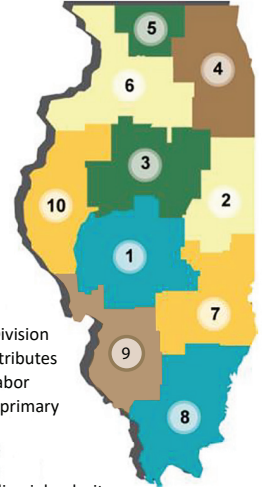

Economic Development Region 6 | Northwest

May 2024

EMPLOYER	JOB POSTINGS
HNI	36
State of Illinois	32
John Deere	31
CGH Medical Center	30
Constellation Energy	28
UnityPoint Health	28
Tyson Foods	21
Walgreens	19
Walmart	16
Hy-Vee	16
Petersen Health Care	16
Love's	15
Border Foods	14
MacLean-Fogg Company	14
Roehl Transport	14
Midland States Bank	14
Actalent	13
Kroger / Albertsons	13
SFS	12
XPO Logistics	12

ILLINOIS EDRs

- 1 - Central
- 2 - East Central
- 3 - North Central
- 4 - Northeast
- 5 - Northern Stateline
- 6 - Northwest
- 7 - Southeastern
- 8 - Southern
- 9 - Southwestern
- 10 - West Central

Technical Notes:

1. The Economic Information & Analysis (EI&A) Division collects, compiles, analyzes, publishes, and distributes a variety of Workforce, Career Resource and Labor Market information and is the State of Illinois' primary source of labor market statistical data. [CLICK HERE](#) for EI&A Data and Statistics.
2. This report represents employers that post online job ads; it is not necessarily a complete listing of all jobs available in this area. Some industries--like construction--do not typically advertise their job openings online.
3. The Conference Board-Lightcast Help Wanted OnLine® Data Series (HWOL) measures the number of new, first-time online job ads from over 45,000 websites worldwide, including company career sites, national and local job boards, and job posting aggregators; job postings are updated daily. From time to time, ads used in the HWOL Data Series may have inaccurate location information listed. These inaccuracies are addressed and corrected on an ongoing basis.