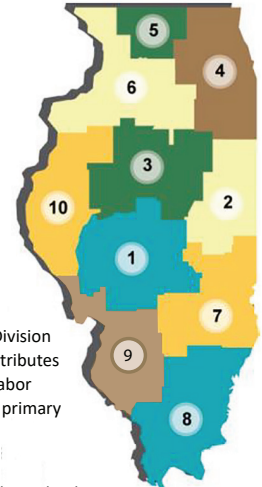

Economic Development Region 10 | West Central

May 2024

EMPLOYER	JOB POSTINGS
Hy-Vee	27
OSF Healthcare System	21
State of Illinois	13
McDonough District Hospital	13
Walgreens	11
Walmart	10
Knapheide Manufacturing	9
Dot Foods	9
Border Foods	8
Love's	7
Manchester Tank	7
Help At Home	6
Wexford Health	6
WIU	6
GPM Investments / FasMart	5
Sam's Club	5
Cleary Building Corp	5
CP Kelco	5
Aimbridge Hospitality	5
Stoughton Trailers	5

ILLINOIS EDRs

- 1 - Central
- 2 - East Central
- 3 - North Central
- 4 - Northeast
- 5 - Northern Stateline
- 6 - Northwest
- 7 - Southeastern
- 8 - Southern
- 9 - Southwestern
- 10 - West Central

Technical Notes:

1. The Economic Information & Analysis (EI&A) Division collects, compiles, analyzes, publishes, and distributes a variety of Workforce, Career Resource and Labor Market information and is the State of Illinois' primary source of labor market statistical data. [CLICK HERE](#) for EI&A Data and Statistics.
2. This report represents employers that post online job ads; it is not necessarily a complete listing of all jobs available in this area. Some industries--like construction--do not typically advertise their job openings online.
3. The Conference Board-Lightcast Help Wanted OnLine® Data Series (HWOL) measures the number of new, first-time online job ads from over 45,000 websites worldwide, including company career sites, national and local job boards, and job posting aggregators; job postings are updated daily. From time to time, ads used in the HWOL Data Series may have inaccurate location information listed. These inaccuracies are addressed and corrected on an ongoing basis.