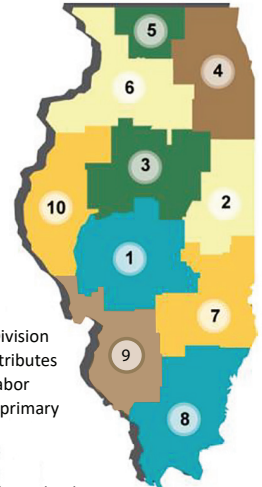

Economic Development Region 4 | Northeast

May 2024

EMPLOYER	JOB POSTINGS
Northwestern Memorial Healthcare	734
Advocate Aurora Health	686
Chicago Public Schools	497
University of Chicago	465
Walgreens	447
Kroger / Albertsons	359
AbbVie	311
Ascension	301
Starbucks	256
Edward-Elmhurst Health	234
State of Illinois	203
University of Illinois	202
Endeavor Health	187
JPMorgan Chase	180
Loyola University Health System	179
Rush University Medical Center	165
Capital One / Discover Financial Services	153
Uline	152
Amazon	150
Marriott International	137

ILLINOIS EDRs

- 1 - Central
- 2 - East Central
- 3 - North Central
- 4 - Northeast
- 5 - Northern Stataline
- 6 - Northwest
- 7 - Southeastern
- 8 - Southern
- 9 - Southwestern
- 10 - West Central

Technical Notes:

1. The Economic Information & Analysis (EI&A) Division collects, compiles, analyzes, publishes, and distributes a variety of Workforce, Career Resource and Labor Market information and is the State of Illinois' primary source of labor market statistical data. [CLICK HERE](#) for EI&A Data and Statistics.
2. This report represents employers that post online job ads; it is not necessarily a complete listing of all jobs available in this area. Some industries--like construction--do not typically advertise their job openings online.
3. The Conference Board-Lightcast Help Wanted OnLine® Data Series (HWOL) measures the number of new, first-time online job ads from over 45,000 websites worldwide, including company career sites, national and local job boards, and job posting aggregators; job postings are updated daily. From time to time, ads used in the HWOL Data Series may have inaccurate location information listed. These inaccuracies are addressed and corrected on an ongoing basis.