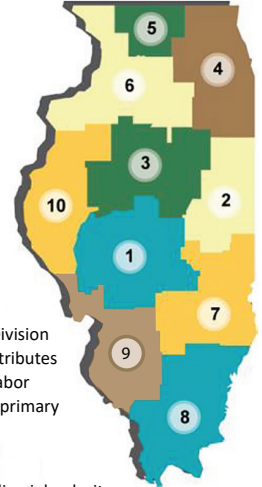

Economic Development Region 7 | Southeastern

April 2024

EMPLOYER	JOB POSTINGS
Walmart	92
Carle	48
HSHS	19
Wexford Health	16
Vohra Wound Physicians	15
Growmark	13
Dollar Tree	12
SSM Health Care	9
BrightSpring Health Services	8
Sherwin-Williams	8
Pilot Company	8
Walgreens	7
CVS Health	7
State of Illinois	7
North American Lighting / Koito Group	7
Fastenal	7
Crawford Memorial Hospital	7
Midland States Bank	7
Nutrien	7
McDonald's	7

ILLINOIS EDRs

- 1 - Central
- 2 - East Central
- 3 - North Central
- 4 - Northeast
- 5 - Northern Stateline
- 6 - Northwest
- 7 - Southeastern
- 8 - Southern
- 9 - Southwestern
- 10 - West Central

Technical Notes:

1. The Economic Information & Analysis (EI&A) Division collects, compiles, analyzes, publishes, and distributes a variety of Workforce, Career Resource and Labor Market information and is the State of Illinois' primary source of labor market statistical data. [CLICK HERE](#) for EI&A Data and Statistics.
2. This report represents employers that post online job ads; it is not necessarily a complete listing of all jobs available in this area. Some industries--like construction--do not typically advertise their job openings online.
3. The Conference Board-Lightcast Help Wanted OnLine® Data Series (HWOL) measures the number of new, first-time online job ads from over 45,000 websites worldwide, including company career sites, national and local job boards, and job posting aggregators; job postings are updated daily. From time to time, ads used in the HWOL Data Series may have inaccurate location information listed. These inaccuracies are addressed and corrected on an ongoing basis.