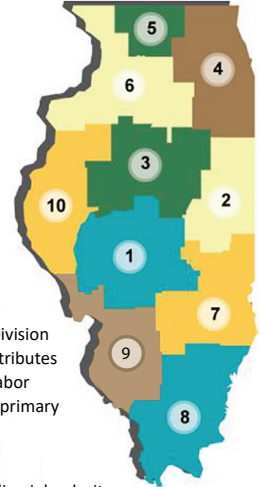

Economic Development Region 8 | Southern

April 2024

EMPLOYER	JOB POSTINGS
Walmart	89
SSM Health Care	39
Heartland Regional Medical Center	24
SIU	24
Walgreens	22
Wexford Health	17
Deaconess Health System	14
Help At Home	13
Dollar Tree	12
United States Department of Veterans Affairs	12
Centerstone	11
Lowe's	10
LHC Group	10
Texas Roadhouse	9
Growmark	9
Phoenix Home Care	8
Aspen Dental	8
Kroger / Albertsons	8
Taco Bell / Flynn Group	8
Continental	7

ILLINOIS EDRs

- 1 - Central
- 2 - East Central
- 3 - North Central
- 4 - Northeast
- 5 - Northern Stateline
- 6 - Northwest
- 7 - Southeastern
- 8 - Southern
- 9 - Southwestern
- 10 - West Central

Technical Notes:

1. The Economic Information & Analysis (EI&A) Division collects, compiles, analyzes, publishes, and distributes a variety of Workforce, Career Resource and Labor Market information and is the State of Illinois' primary source of labor market statistical data. [CLICK HERE](#) for EI&A Data and Statistics.
2. This report represents employers that post online job ads; it is not necessarily a complete listing of all jobs available in this area. Some industries--like construction--do not typically advertise their job openings online.
3. The Conference Board-Lightcast Help Wanted OnLine® Data Series (HWOL) measures the number of new, first-time online job ads from over 45,000 websites worldwide, including company career sites, national and local job boards, and job posting aggregators; job postings are updated daily. From time to time, ads used in the HWOL Data Series may have inaccurate location information listed. These inaccuracies are addressed and corrected on an ongoing basis.