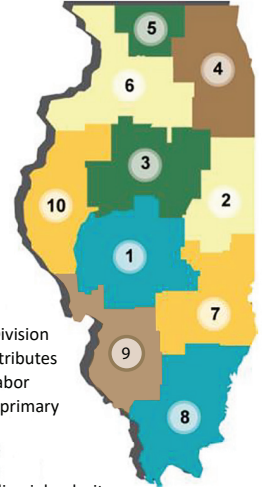

Economic Development Region 10 | West Central

June 2024

EMPLOYER	JOB POSTINGS
Blessing Hospital	130
Hy-Vee	26
Addus HomeCare	21
Enhance Rehabilitation	20
Cleary Building Corp.	15
Dot Foods	15
Border Foods	14
AutoZone	13
McDonough District Hospital	12
Martin Tractor Company	12
Walgreens	8
State of Illinois	8
Walmart	8
Wexford Health	8
Knox College	8
OSF Healthcare System	8
Flynn Group / Taco Bell	8
HNI	7
Quincy University	7
McWane	7

ILLINOIS EDRs

- 1 - Central
- 2 - East Central
- 3 - North Central
- 4 - Northeast
- 5 - Northern Stateline
- 6 - Northwest
- 7 - Southeastern
- 8 - Southern
- 9 - Southwestern
- 10 - West Central

Technical Notes:

1. The Economic Information & Analysis (EI&A) Division collects, compiles, analyzes, publishes, and distributes a variety of Workforce, Career Resource and Labor Market information and is the State of Illinois' primary source of labor market statistical data. [CLICK HERE](#) for EI&A Data and Statistics.
2. This report represents employers that post online job ads; it is not necessarily a complete listing of all jobs available in this area. Some industries--like construction--do not typically advertise their job openings online.
3. The Conference Board-Lightcast Help Wanted OnLine® Data Series (HWOL) measures the number of new, first-time online job ads from over 45,000 websites worldwide, including company career sites, national and local job boards, and job posting aggregators; job postings are updated daily. From time to time, ads used in the HWOL Data Series may have inaccurate location information listed. These inaccuracies are addressed and corrected on an ongoing basis.