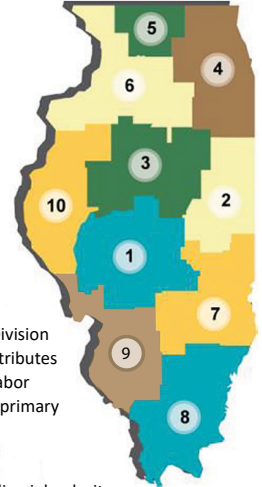

Economic Development Region 10 | West Central

October 2024

EMPLOYER	JOB POSTINGS
Blessing Hospital	23
Addus HomeCare	20
Growmark	17
OSF Healthcare System	17
Taco Bell	16
Knapheide Manufacturing	14
Hy-Vee	14
Target	13
Heat And Control	13
State of Illinois	11
ADM	10
Walmart / Sam's Club	10
Wexford Health	10
Dot Foods	10
Quincy Medical Group	10
McDonough District Hospital	10
Caring Senior Service	9
Knox College	8
Walgreens	7
Border Foods / Taco Bell	7

ILLINOIS EDRs

- 1 - Central
- 2 - East Central
- 3 - North Central
- 4 - Northeast
- 5 - Northern Stateline
- 6 - Northwest
- 7 - Southeastern
- 8 - Southern
- 9 - Southwestern
- 10 - West Central

Technical Notes:

1. The Economic Information & Analysis (EI&A) Division collects, compiles, analyzes, publishes, and distributes a variety of Workforce, Career Resource and Labor Market information and is the State of Illinois' primary source of labor market statistical data. [CLICK HERE](#) for EI&A Data and Statistics.
2. This report represents employers that post online job ads; it is not necessarily a complete listing of all jobs available in this area. Some industries--like construction--do not typically advertise their job openings online.
3. The Conference Board-Lightcast Help Wanted OnLine® Data Series (HWOL) measures the number of new, first-time online job ads from over 45,000 websites worldwide, including company career sites, national and local job boards, and job posting aggregators; job postings are updated daily. From time to time, ads used in the HWOL Data Series may have inaccurate location information listed. These inaccuracies are addressed and corrected on an ongoing basis.