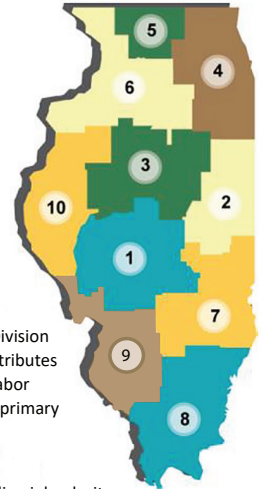

Economic Development Region 1 | Central

July 2024

EMPLOYER	JOB POSTINGS
State of Illinois	255
HSHS	106
Memorial Health System	103
Addus HomeCare	76
ADM	66
Springfield Clinic	62
CVS Health	39
Walmart	34
Driveline	26
Dollar General	26
University of Illinois Springfield	23
Walgreens	21
AGCO	19
Decatur Public Schools	19
AutoZone	18
Austin Industrial	18
SIU Medicine	18
Cracker Barrel	17
Texas Roadhouse	17
Amentum	17

ILLINOIS EDRs

- 1 - Central
- 2 - East Central
- 3 - North Central
- 4 - Northeast
- 5 - Northern Stateline
- 6 - Northwest
- 7 - Southeastern
- 8 - Southern
- 9 - Southwestern
- 10 - West Central

Technical Notes:

1. The Economic Information & Analysis (EI&A) Division collects, compiles, analyzes, publishes, and distributes a variety of Workforce, Career Resource and Labor Market information and is the State of Illinois' primary source of labor market statistical data. [CLICK HERE](#) for EI&A Data and Statistics.
2. This report represents employers that post online job ads; it is not necessarily a complete listing of all jobs available in this area. Some industries--like construction--do not typically advertise their job openings online.
3. The Conference Board-Lightcast Help Wanted OnLine® Data Series (HWOL) measures the number of new, first-time online job ads from over 45,000 websites worldwide, including company career sites, national and local job boards, and job posting aggregators; job postings are updated daily. From time to time, ads used in the HWOL Data Series may have inaccurate location information listed. These inaccuracies are addressed and corrected on an ongoing basis.