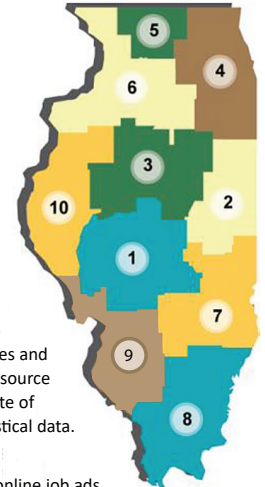

Economic Development Region 1 | Central

June 2022

EMPLOYER	JOB POSTINGS
Memorial Health System	243
Hospital Sisters Health System	220
State of Illinois	167
Walmart / Sam's	74
Edward Jones	49
Decatur Public Schools	46
Archer Daniels Midland	40
Stratas Foods	39
Heritage Enterprises	39
ATX Learning	39
Sensient Technologies	38
Akorn	35
Pearson	32
Aya Healthcare	32
Walgreens	31
Sysco	29
Aya Healthcare	32
Walgreens	31
Sysco	29
Boeing	26

ILLINOIS EDRs

- 1 - Central
- 2 - East Central
- 3 - North Central
- 4 - Northeast
- 5 - Northern Stateline
- 6 - Northwest
- 7 - Southeastern
- 8 - Southern
- 9 - Southwestern
- 10 - West Central

Technical Notes:

1. The Economic Information & Analysis (EI&A) Division collects, compiles, analyzes, publishes and distributes a variety of Workforce, Career Resource and Labor Market Information and is the State of Illinois' primary source of labor market statistical data. [CLICK HERE](#) for EI&A Data and Statistics.
2. This report represents employers that post online job ads. Hiring practices of some industries, such as construction, do not typically post their job openings online.
3. The Conference Board Help Wanted OnLine® Data Series (HWOL) measures the number of new, first-time online job ads from more than 16,000 Internet job boards, corporate boards and smaller job sites that serve niche markets and smaller geographic areas. From time-to-time, ads used in the HWOL Data Series may have inaccurate location information listed. These inaccuracies are addressed and corrected on an ongoing basis.