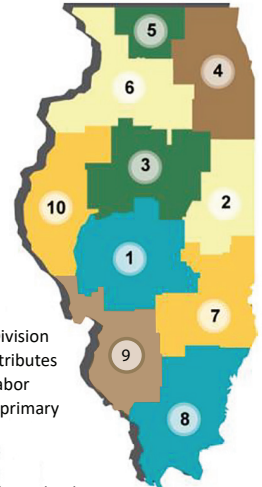

## Economic Development Region 2 | East Central

July 2024

EMPLOYER	JOB POSTINGS
Carle	448
University of Illinois	232
Addus HomeCare	34
OSF Healthcare System	32
Urbana School District #116	30
State of Illinois	25
Parkland College	20
Busey Bank	17
Walmart	16
Dollar General	14
Christie Clinic	14
McLane Company	13
AutoZone	12
Thyssenkrupp	11
Meijer	11
Target	10
Securitas	10
Lowe's	10
Dollar Tree	9
Nucor	8

### ILLINOIS EDRs

- 1 - Central
- 2 - East Central
- 3 - North Central
- 4 - Northeast
- 5 - Northern Stateline
- 6 - Northwest
- 7 - Southeastern
- 8 - Southern
- 9 - Southwestern
- 10 - West Central

#### Technical Notes:

1. The Economic Information & Analysis (EI&A) Division collects, compiles, analyzes, publishes, and distributes a variety of Workforce, Career Resource and Labor Market information and is the State of Illinois' primary source of labor market statistical data. [CLICK HERE](#) for EI&A Data and Statistics.
2. This report represents employers that post online job ads; it is not necessarily a complete listing of all jobs available in this area. Some industries--like construction--do not typically advertise their job openings online.
3. The Conference Board-Lightcast Help Wanted OnLine® Data Series (HWOL) measures the number of new, first-time online job ads from over 45,000 websites worldwide, including company career sites, national and local job boards, and job posting aggregators; job postings are updated daily. From time to time, ads used in the HWOL Data Series may have inaccurate location information listed. These inaccuracies are addressed and corrected on an ongoing basis.