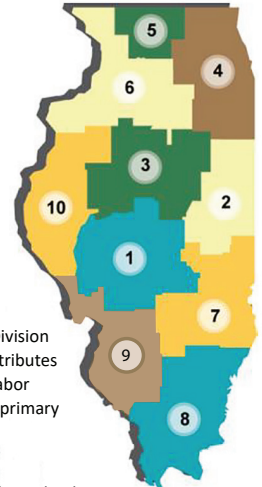

## Economic Development Region 3 | North Central

June 2024

EMPLOYER	JOB POSTINGS
Caterpillar	199
Carle	184
OSF Healthcare System	149
Illinois State University	79
Growmark	37
AutoZone	32
Walgreens	24
Starbucks	23
Pizza Hut	23
State Farm	23
Illinois Central College	22
Hy-Vee	21
Farnsworth Group	20
Allied Universal	19
Ferrero	19
Walmart	19
Marriott International	18
COUNTRY Financial	18
G&D Integrated	16
Help at Home	15

### ILLINOIS EDRs

- 1 - Central
- 2 - East Central
- 3 - North Central
- 4 - Northeast
- 5 - Northern Stateline
- 6 - Northwest
- 7 - Southeastern
- 8 - Southern
- 9 - Southwestern
- 10 - West Central

#### Technical Notes:

1. The Economic Information & Analysis (EI&A) Division collects, compiles, analyzes, publishes, and distributes a variety of Workforce, Career Resource and Labor Market information and is the State of Illinois' primary source of labor market statistical data. [CLICK HERE](#) for EI&A Data and Statistics.
2. This report represents employers that post online job ads; it is not necessarily a complete listing of all jobs available in this area. Some industries--like construction--do not typically advertise their job openings online.
3. The Conference Board-Lightcast Help Wanted OnLine® Data Series (HWOL) measures the number of new, first-time online job ads from over 45,000 websites worldwide, including company career sites, national and local job boards, and job posting aggregators; job postings are updated daily. From time to time, ads used in the HWOL Data Series may have inaccurate location information listed. These inaccuracies are addressed and corrected on an ongoing basis.