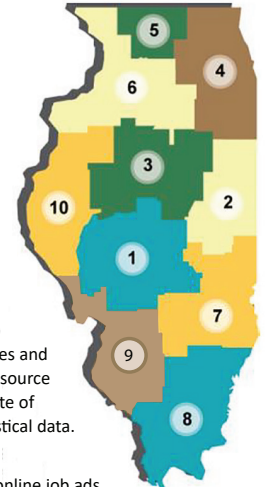

Economic Development Region 3 | North Central

September 2021

EMPLOYER	JOB POSTINGS
Caterpillar	269
OSF HealthCare	159
Illinois State University	139
UnityPoint Health	93
Heritage Enterprises	46
Walmart / Sam's	42
Lowe's	39
State Farm Insurance	37
Bradley University	36
Carle Health	35
Illinois Central College	30
Growmark	28
Walgreens	27
Hy-Vee	26
Advanced Technology Services	26
State of Illinois	25
Securitas	25
Rivian	22
Illinois Wesleyan University	22
Pekin Insurance	21

ILLINOIS EDRs

- 1 - Central
- 2 - East Central
- 3 - North Central
- 4 - Northeast
- 5 - Northern Stateline
- 6 - Northwest
- 7 - Southeastern
- 8 - Southern
- 9 - Southwestern
- 10 - West Central

Technical Notes:

1. The Economic Information & Analysis (EI&A) Division collects, compiles, analyzes, publishes and distributes a variety of Workforce, Career Resource and Labor Market Information and is the State of Illinois' primary source of labor market statistical data. [CLICK HERE](#) for EI&A Data and Statistics.
2. This report represents employers that post online job ads. Hiring practices of some industries, such as construction, do not typically post their job openings online.
3. The Conference Board Help Wanted OnLine® Data Series (HWOL) measures the number of new, first-time online job ads from more than 16,000 Internet job boards, corporate boards and smaller job sites that serve niche markets and smaller geographic areas. From time-to-time, ads used in the HWOL Data Series may have inaccurate location information listed. These inaccuracies are addressed and corrected on an ongoing basis.