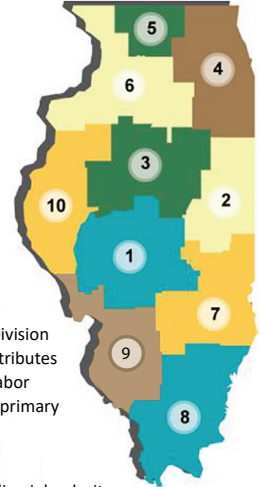

Economic Development Region 3 | North Central

September 2023

EMPLOYER	JOB POSTINGS
OSF Healthcare System	221
Caterpillar	198
Carle Foundation Hospital	183
Illinois State University	106
Growmark	70
Rivian	65
Petersen Health Care	41
Peoria Public Schools District 150	41
Illinois Central College	39
State of Illinois	38
Country Financial	38
Advanced Technology Services	35
Hy-Vee	35
Marriott International	33
Ferrero	31
Capital One	28
University of Illinois	25
Compass Group	25
State Farm	25
Pizza Hut	23

ILLINOIS EDRs

- 1 - Central
- 2 - East Central
- 3 - North Central
- 4 - Northeast
- 5 - Northern Stateline
- 6 - Northwest
- 7 - Southeastern
- 8 - Southern
- 9 - Southwestern
- 10 - West Central

Technical Notes:

1. The Economic Information & Analysis (EI&A) Division collects, compiles, analyzes, publishes, and distributes a variety of Workforce, Career Resource and Labor Market information and is the State of Illinois' primary source of labor market statistical data. [CLICK HERE](#) for EI&A Data and Statistics.
2. This report represents employers that post online job ads; it is not necessarily a complete listing of all jobs available in this area. Some industries--like construction--do not typically advertise their job openings online.
3. The Conference Board-Lightcast Help Wanted OnLine® Data Series (HWOL) measures the number of new, first-time online job ads from over 45,000 websites worldwide, including company career sites, national and local job boards, and job posting aggregators; job postings are updated daily. From time to time, ads used in the HWOL Data Series may have inaccurate location information listed. These inaccuracies are addressed and corrected on an ongoing basis.