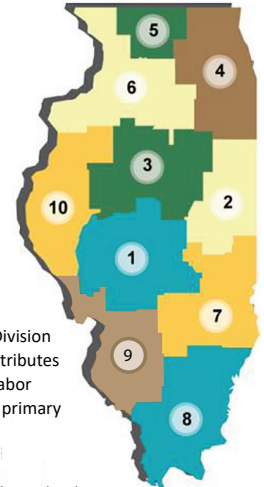

Economic Development Region 5 | Northern Stateline

July 2024

EMPLOYER	JOB POSTINGS
OSF Healthcare System	43
Mercy Health	43
Addus HomeCare	25
Walmart	22
PCI Pharma Services	22
Belvidere School District	20
Honeywell	20
Constellation Energy	19
Woodward	19
Raytheon Technologies	18
FedEx	18
Flynn Group / Arby's	15
Athletico Physical Therapy	15
Rosecrance	15
Walgreens	14
Hard Rock Rockford Casino	14
Meijer	14
Freeport School District 145	13
Freeport Memorial Hospital	13
Thermo Fisher Scientific	12

ILLINOIS EDRs

- 1 - Central
- 2 - East Central
- 3 - North Central
- 4 - Northeast
- 5 - Northern Stateline
- 6 - Northwest
- 7 - Southeastern
- 8 - Southern
- 9 - Southwestern
- 10 - West Central

Technical Notes:

1. The Economic Information & Analysis (EI&A) Division collects, compiles, analyzes, publishes, and distributes a variety of Workforce, Career Resource and Labor Market information and is the State of Illinois' primary source of labor market statistical data. [CLICK HERE](#) for EI&A Data and Statistics.
2. This report represents employers that post online job ads; it is not necessarily a complete listing of all jobs available in this area. Some industries--like construction--do not typically advertise their job openings online.
3. The Conference Board-Lightcast Help Wanted OnLine® Data Series (HWOL) measures the number of new, first-time online job ads from over 45,000 websites worldwide, including company career sites, national and local job boards, and job posting aggregators; job postings are updated daily. From time to time, ads used in the HWOL Data Series may have inaccurate location information listed. These inaccuracies are addressed and corrected on an ongoing basis.