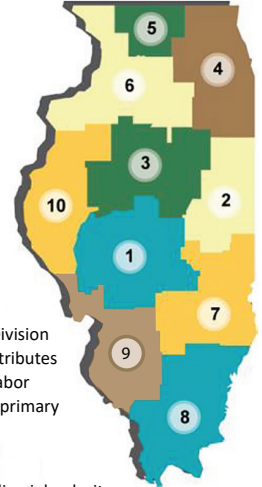

Economic Development Region 6 | Northwest

June 2024

EMPLOYER	JOB POSTINGS
UnityPoint Health	54
Walmart	51
Tyson Foods	33
AutoZone	32
Sauk Valley Community College	28
Constellation Energy	28
Hy-Vee	28
Flynn Group / Pizza Hut / Taco Bell	26
CGH Medical Center	25
Kinseth Hospitality Companies	23
Walgreens	19
Aramark	17
Holiday Inn	16
Ballys Hotel & Casino	16
State of Illinois	15
Aegis Therapies	14
Starbucks	11
John Deere	11
Border Foods	10
Hammond-Henry Hospital	10

ILLINOIS EDRs

- 1 - Central
- 2 - East Central
- 3 - North Central
- 4 - Northeast
- 5 - Northern Stateline
- 6 - Northwest
- 7 - Southeastern
- 8 - Southern
- 9 - Southwestern
- 10 - West Central

Technical Notes:

1. The Economic Information & Analysis (EI&A) Division collects, compiles, analyzes, publishes, and distributes a variety of Workforce, Career Resource and Labor Market information and is the State of Illinois' primary source of labor market statistical data. [CLICK HERE](#) for EI&A Data and Statistics.
2. This report represents employers that post online job ads; it is not necessarily a complete listing of all jobs available in this area. Some industries--like construction--do not typically advertise their job openings online.
3. The Conference Board-Lightcast Help Wanted OnLine® Data Series (HWOL) measures the number of new, first-time online job ads from over 45,000 websites worldwide, including company career sites, national and local job boards, and job posting aggregators; job postings are updated daily. From time to time, ads used in the HWOL Data Series may have inaccurate location information listed. These inaccuracies are addressed and corrected on an ongoing basis.