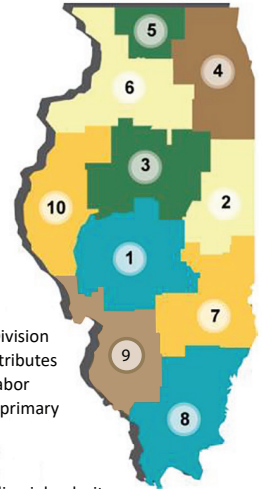

## Economic Development Region 7 | Southeastern

June 2024

EMPLOYER	JOB POSTINGS
Addus HomeCare	45
AutoZone	32
Walmart	16
HSHS	11
Crawford Memorial Hospital	11
First Mid Bancshares	11
SSM Health Care	10
Carle	9
Wexford Health	9
TravelCenters of America	8
Fastenal	8
Walgreens	7
Silgan	7
Pilot Company	7
American Dental Partners	7
Flynn Group	7
Justrite Manufacturing	6
Starbucks	6
Sally Beauty Supply	6
Maurice Corporation	6

### ILLINOIS EDRs

- 1 - Central
- 2 - East Central
- 3 - North Central
- 4 - Northeast
- 5 - Northern Stateline
- 6 - Northwest
- 7 - Southeastern
- 8 - Southern
- 9 - Southwestern
- 10 - West Central

#### Technical Notes:

1. The Economic Information & Analysis (EI&A) Division collects, compiles, analyzes, publishes, and distributes a variety of Workforce, Career Resource and Labor Market information and is the State of Illinois' primary source of labor market statistical data. [CLICK HERE](#) for EI&A Data and Statistics.
2. This report represents employers that post online job ads; it is not necessarily a complete listing of all jobs available in this area. Some industries--like construction--do not typically advertise their job openings online.
3. The Conference Board-Lightcast Help Wanted OnLine® Data Series (HWOL) measures the number of new, first-time online job ads from over 45,000 websites worldwide, including company career sites, national and local job boards, and job posting aggregators; job postings are updated daily. From time to time, ads used in the HWOL Data Series may have inaccurate location information listed. These inaccuracies are addressed and corrected on an ongoing basis.