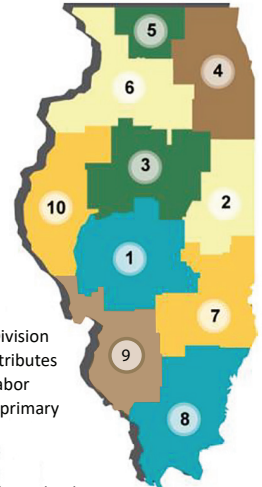

Economic Development Region 8 | Southern

June 2024

EMPLOYER	JOB POSTINGS
AutoZone	37
Addus HomeCare	31
SSM Health Care	29
SIU	24
Walgreens	21
Panera Bread	15
CVS Health	14
State of Illinois	13
Banterra Bank	13
Walmart	11
Wexford Health	11
Wabash General Hospital	11
Aspen Dental	8
Empowerme Wellness	8
Help At Home	7
Robinson Construction Company	7
John A. Logan College	7
Heartland Regional Medical Center	7
Flynn Group / Taco Bell	7
Lowe's	6

ILLINOIS EDRs

- 1 - Central
- 2 - East Central
- 3 - North Central
- 4 - Northeast
- 5 - Northern Stateline
- 6 - Northwest
- 7 - Southeastern
- 8 - Southern
- 9 - Southwestern
- 10 - West Central

Technical Notes:

1. The Economic Information & Analysis (EI&A) Division collects, compiles, analyzes, publishes, and distributes a variety of Workforce, Career Resource and Labor Market information and is the State of Illinois' primary source of labor market statistical data. [CLICK HERE](#) for EI&A Data and Statistics.
2. This report represents employers that post online job ads; it is not necessarily a complete listing of all jobs available in this area. Some industries--like construction--do not typically advertise their job openings online.
3. The Conference Board-Lightcast Help Wanted OnLine® Data Series (HWOL) measures the number of new, first-time online job ads from over 45,000 websites worldwide, including company career sites, national and local job boards, and job posting aggregators; job postings are updated daily. From time to time, ads used in the HWOL Data Series may have inaccurate location information listed. These inaccuracies are addressed and corrected on an ongoing basis.