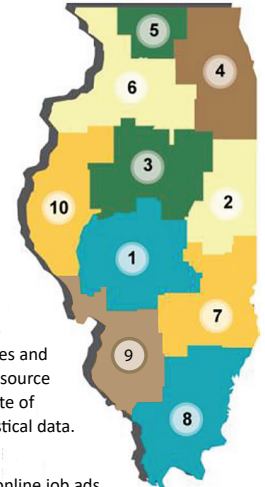

Economic Development Region 8 | Southern

September 2021

EMPLOYER	JOB POSTINGS
Department of Veterans Affairs	25
SSM Health	22
Walgreens	17
Heartland Regional Medical Center	17
Wabash General Hospital	15
Kroger	15
Continental Automotive Systems USA	11
Ferrel Hospital	9
Pilot Flying J	8
The Mentor Network	7
Lowe's	7
Carmi Manor	7
Wexford Health Sources	6
Republic Services	6
LHC Group	6
Forest Service	6
Dollar Tree	6
Carrols Restaurant Group	6
Southern Seven Health Department	5
Petco	5

ILLINOIS EDRs

- 1 - Central
- 2 - East Central
- 3 - North Central
- 4 - Northeast
- 5 - Northern Stateline
- 6 - Northwest
- 7 - Southeastern
- 8 - Southern
- 9 - Southwestern
- 10 - West Central

Technical Notes:

1. The Economic Information & Analysis (EI&A) Division collects, compiles, analyzes, publishes and distributes a variety of Workforce, Career Resource and Labor Market Information and is the State of Illinois' primary source of labor market statistical data. [CLICK HERE](#) for EI&A Data and Statistics.
2. This report represents employers that post online job ads. Hiring practices of some industries, such as construction, do not typically post their job openings online.
3. The Conference Board Help Wanted OnLine® Data Series (HWOL) measures the number of new, first-time online job ads from more than 16,000 Internet job boards, corporate boards and smaller job sites that serve niche markets and smaller geographic areas. From time-to-time, ads used in the HWOL Data Series may have inaccurate location information listed. These inaccuracies are addressed and corrected on an ongoing basis.