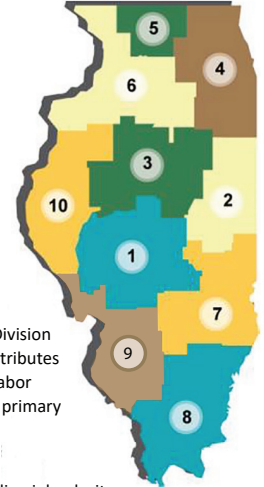

Economic Development Region 8 | Southern

September 2023

EMPLOYER	JOB POSTINGS
Southern Illinois Healthcare	166
State of Illinois	71
Southern Illinois University	58
SSM Health Care	46
United States Department of Veterans Affairs	41
LHC Group	22
Pizza Hut	21
Driveline	19
CVS Health	17
Panera Bread	13
Growmark	13
Dominium Management Services	11
Rend Lake College	11
Centerstone	10
AutoZone	9
Lowe's	8
Banterra Bank	8
Petersen Health Care	8
Renewal Rehab	8
Spar Field Services	8

ILLINOIS EDRs

- 1 - Central
- 2 - East Central
- 3 - North Central
- 4 - Northeast
- 5 - Northern Stateline
- 6 - Northwest
- 7 - Southeastern
- 8 - Southern
- 9 - Southwestern
- 10 - West Central

Technical Notes:

1. The Economic Information & Analysis (EI&A) Division collects, compiles, analyzes, publishes, and distributes a variety of Workforce, Career Resource and Labor Market information and is the State of Illinois' primary source of labor market statistical data. [CLICK HERE](#) for EI&A Data and Statistics.
2. This report represents employers that post online job ads; it is not necessarily a complete listing of all jobs available in this area. Some industries--like construction--do not typically advertise their job openings online.
3. The Conference Board-Lightcast Help Wanted OnLine® Data Series (HWOL) measures the number of new, first-time online job ads from over 45,000 websites worldwide, including company career sites, national and local job boards, and job posting aggregators; job postings are updated daily. From time to time, ads used in the HWOL Data Series may have inaccurate location information listed. These inaccuracies are addressed and corrected on an ongoing basis.