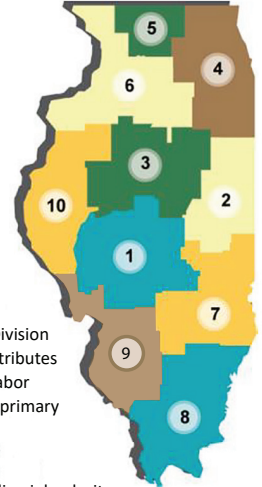

State of Illinois September 2023

EMPLOYER	JOB POSTINGS
Northwestern Memorial Healthcare	1,008
State of Illinois	822
Advocate Aurora Health	819
University of Chicago	700
Walgreens	615
University of Illinois	554
Chicago Public Schools	482
Ascension	455
Carle Foundation Hospital	378
OSF Healthcare System	366
Panera Bread	358
United States Department of Veterans Affairs	334
Health Care Service	320
LifeStance Health	308
Loyola University Health System	254
Growmark	245
Caterpillar	235
CVS Health	235
TJX	209
Capital One	205

ILLINOIS EDRs

- 1 - Central
- 2 - East Central
- 3 - North Central
- 4 - Northeast
- 5 - Northern Stateline
- 6 - Northwest
- 7 - Southeastern
- 8 - Southern
- 9 - Southwestern
- 10 - West Central

Technical Notes:

1. The Economic Information & Analysis (EI&A) Division collects, compiles, analyzes, publishes, and distributes a variety of Workforce, Career Resource and Labor Market information and is the State of Illinois' primary source of labor market statistical data. [CLICK HERE](#) for EI&A Data and Statistics.
2. This report represents employers that post online job ads; it is not necessarily a complete listing of all jobs available in this area. Some industries--like construction--do not typically advertise their job openings online.
3. The Conference Board-Lightcast Help Wanted OnLine® Data Series (HWOL) measures the number of new, first-time online job ads from over 45,000 websites worldwide, including company career sites, national and local job boards, and job posting aggregators; job postings are updated daily. From time to time, ads used in the HWOL Data Series may have inaccurate location information listed. These inaccuracies are addressed and corrected on an ongoing basis.