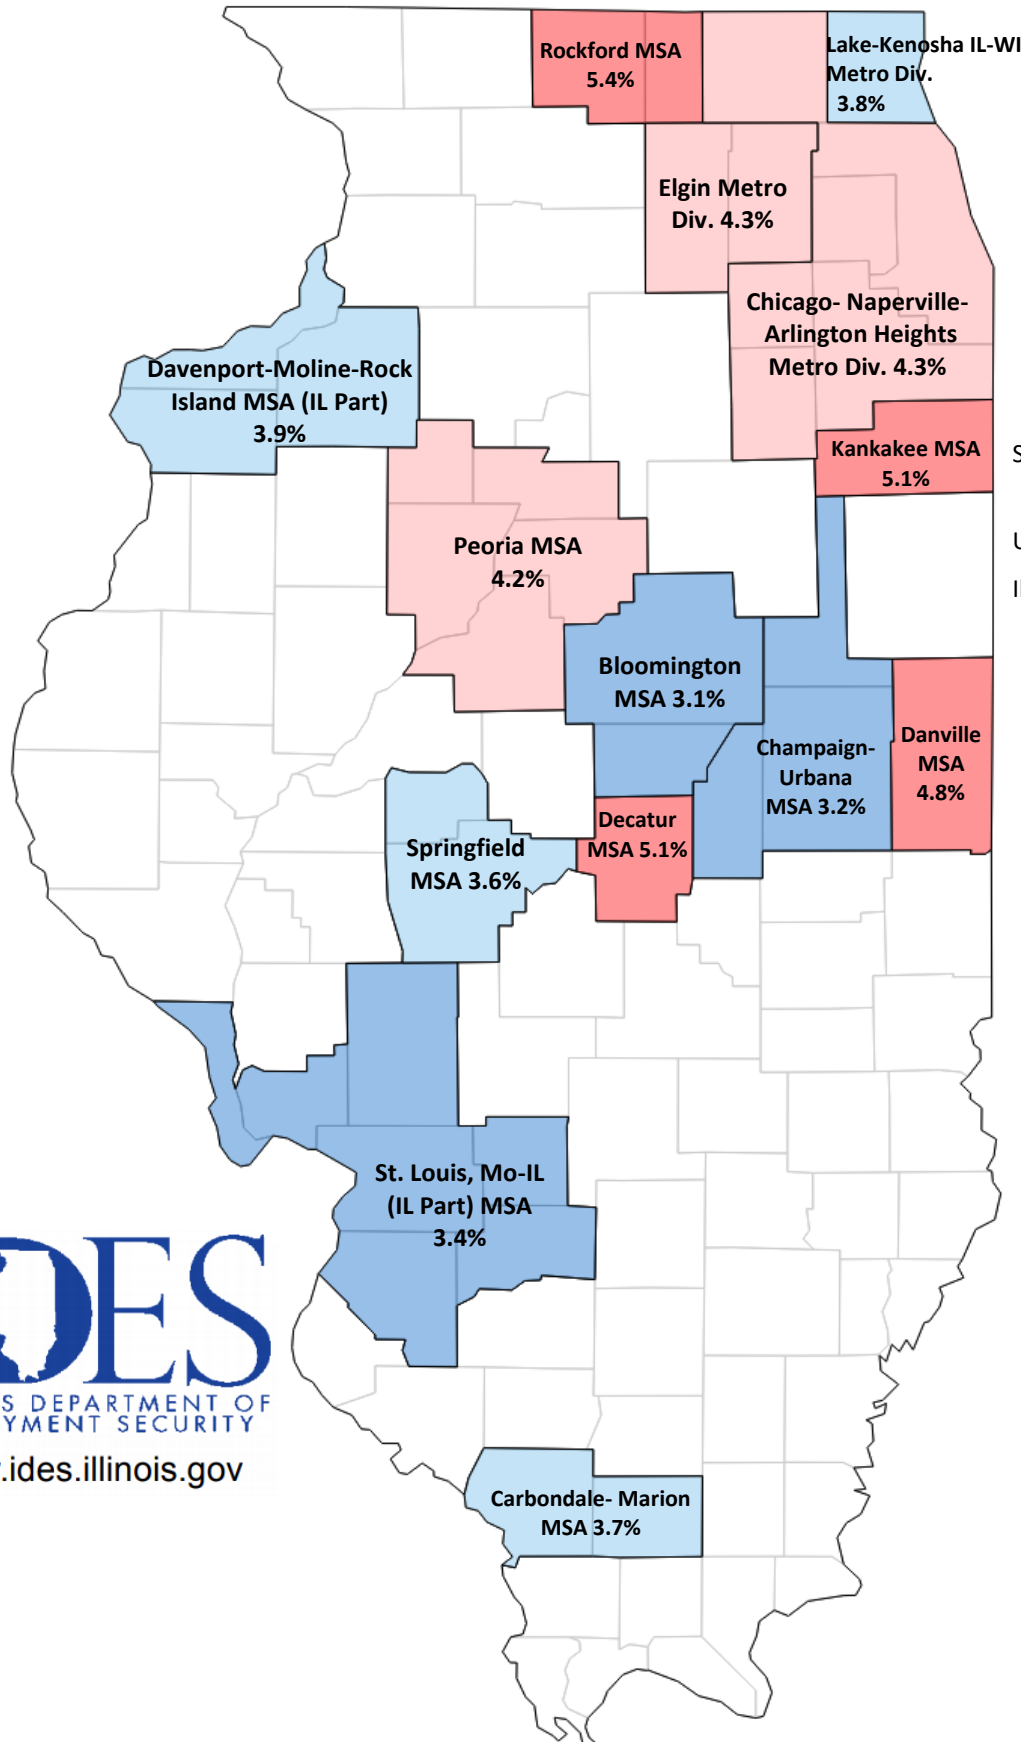

# Illinois Unemployment Rate by Metropolitan Statistical Areas

December 2022 – Not Seasonally Adjusted

IL Dept. of Employment Security, Economic Information & Analysis Division

Unemployment Rates

	Seasonally Adjusted	Not Seasonally Adjusted
U.S.	3.5%	3.3%
Illinois	4.7%	4.2%

### Unemployment Rate